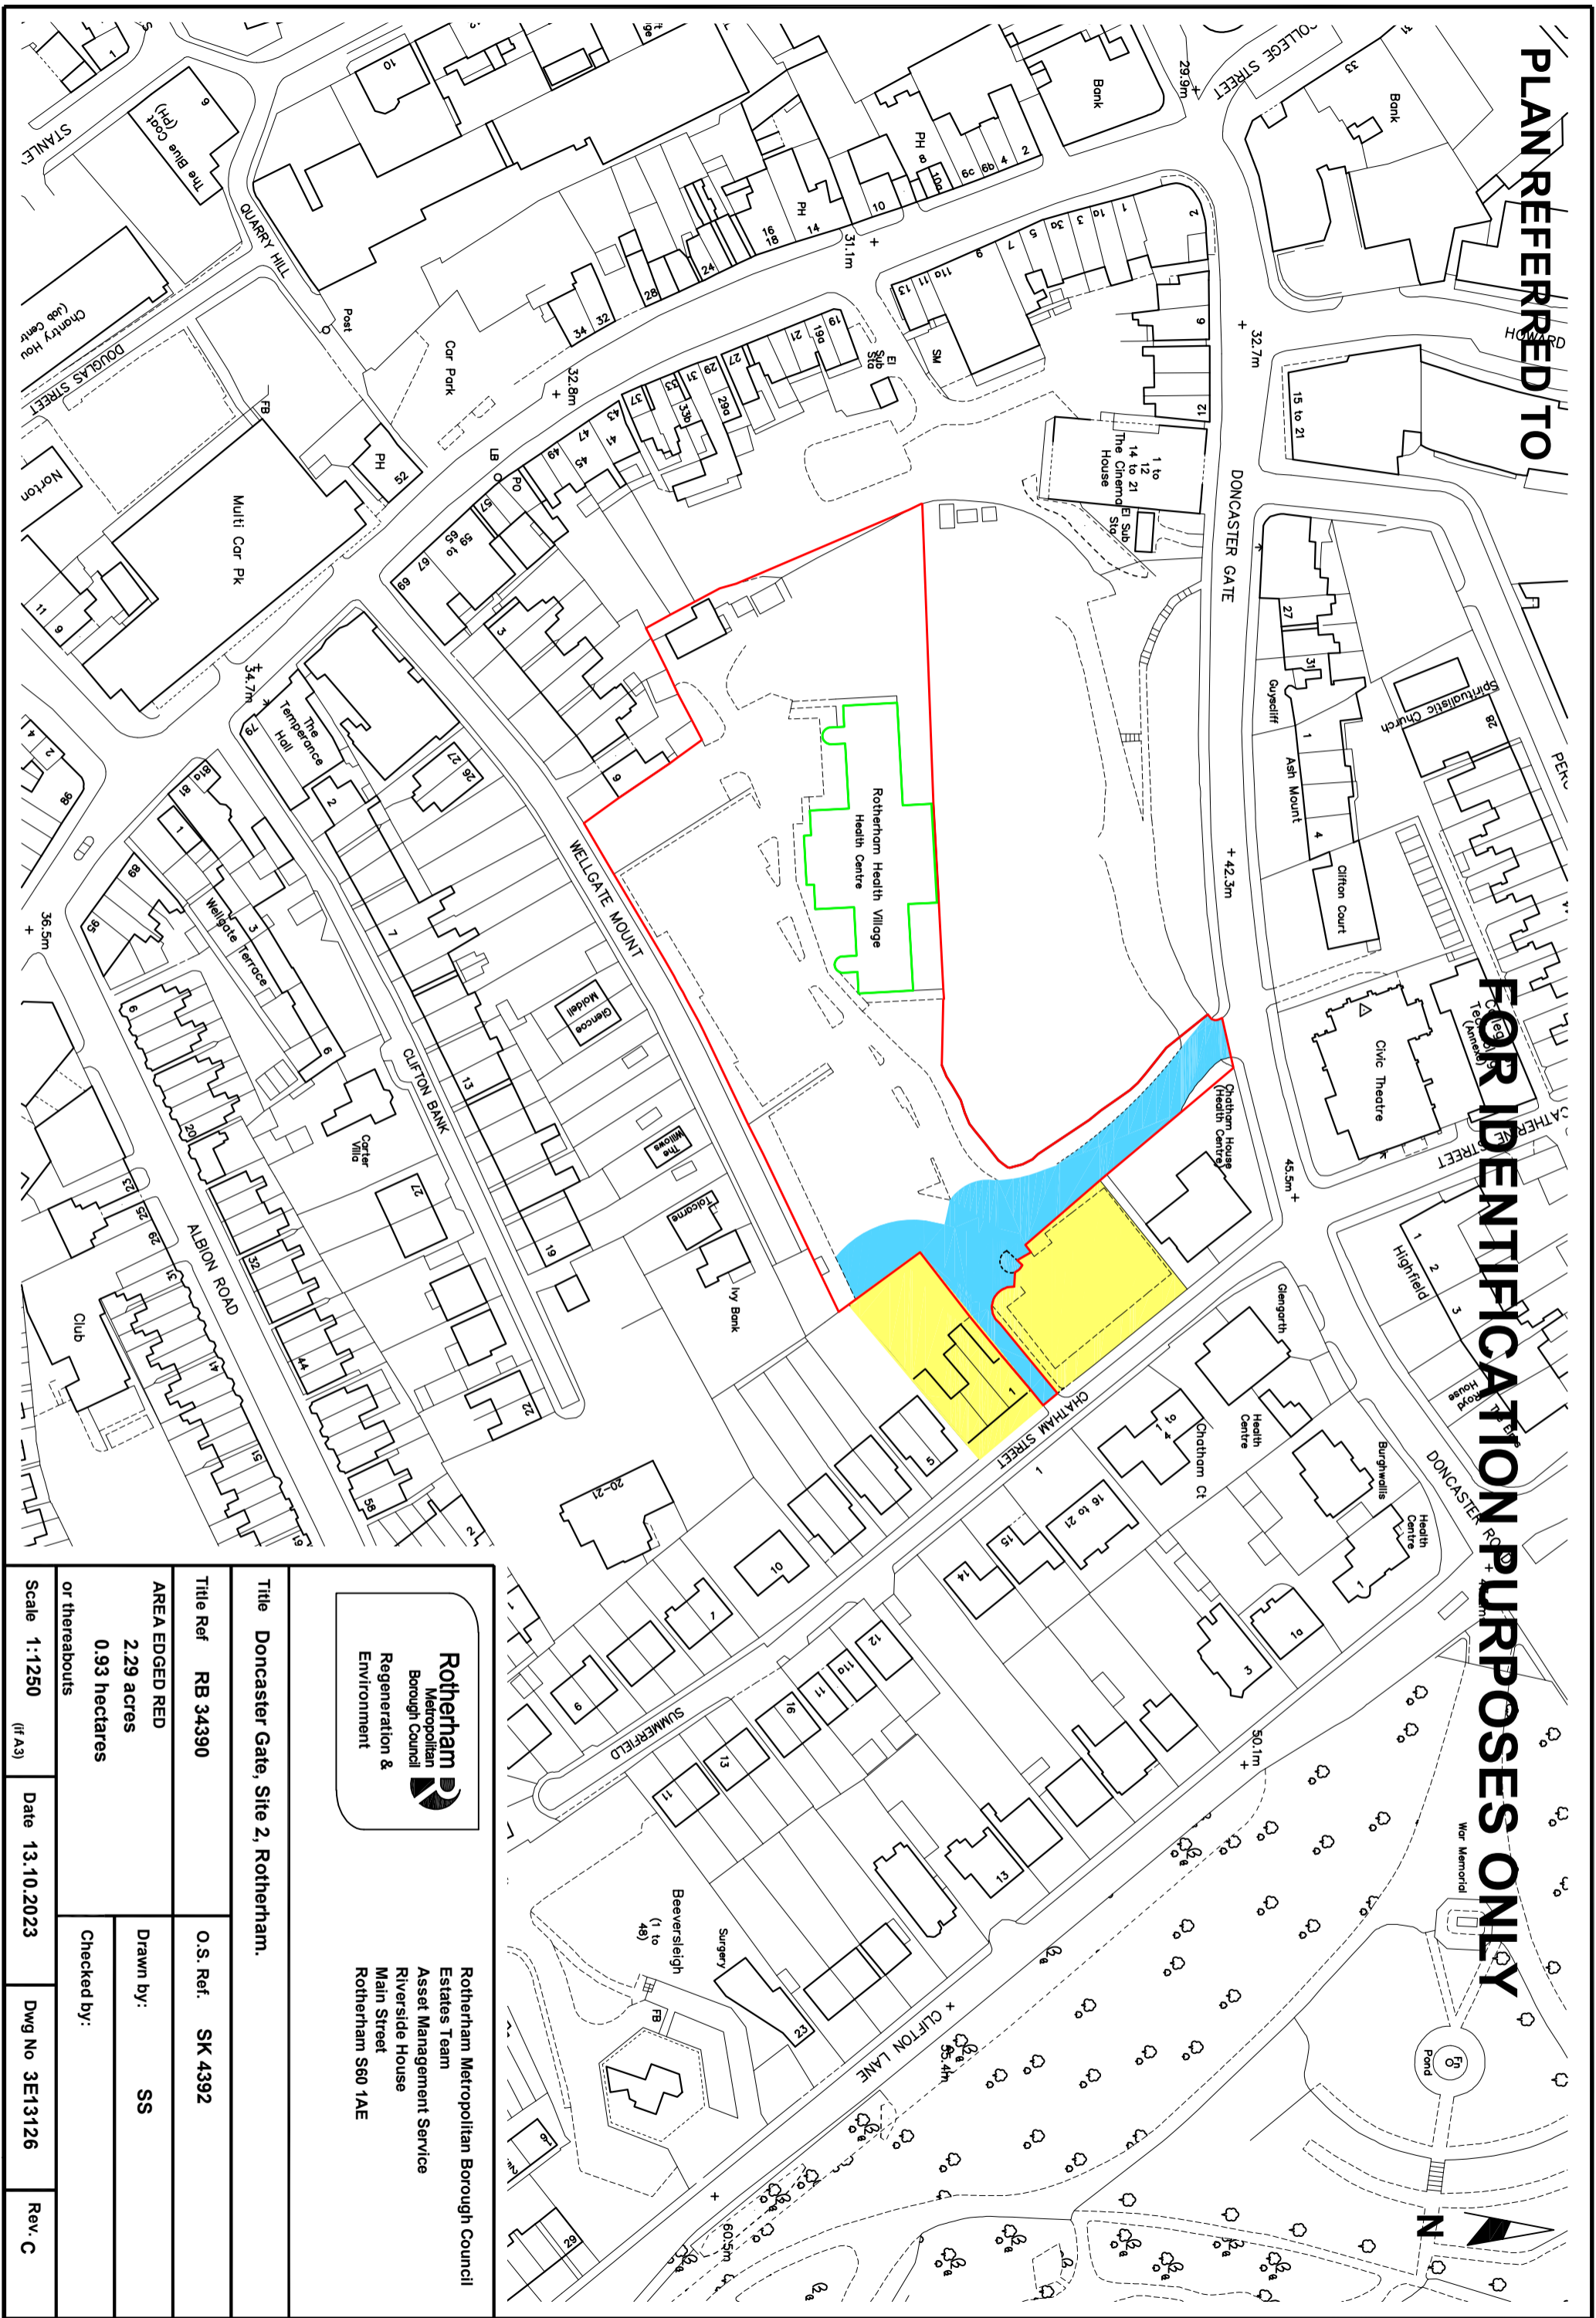

PLAN REFERRED TO

FOR IDENTIFICATION PURPOSES ONLY

Rotherham Metropolitan Borough Council
 Regeneration & Environment

Rotherham Metropolitan Borough Council
 Estates Team
 Asset Management Service
 Riverside House
 Main Street
 Rotherham S60 1AE

Title **Doncaster Gate, Site 2, Rotherham.**

Title Ref **RB 34390** O.S. Ref. **SK 4392**

AREA EDGED RED
2.29 acres
0.93 hectares
 or therabouts

Drawn by: **SS**

Checked by:

Scale **1:1250** (if A3) Date **13.10.2023** Dwg No **3E13126** Rev. **C**